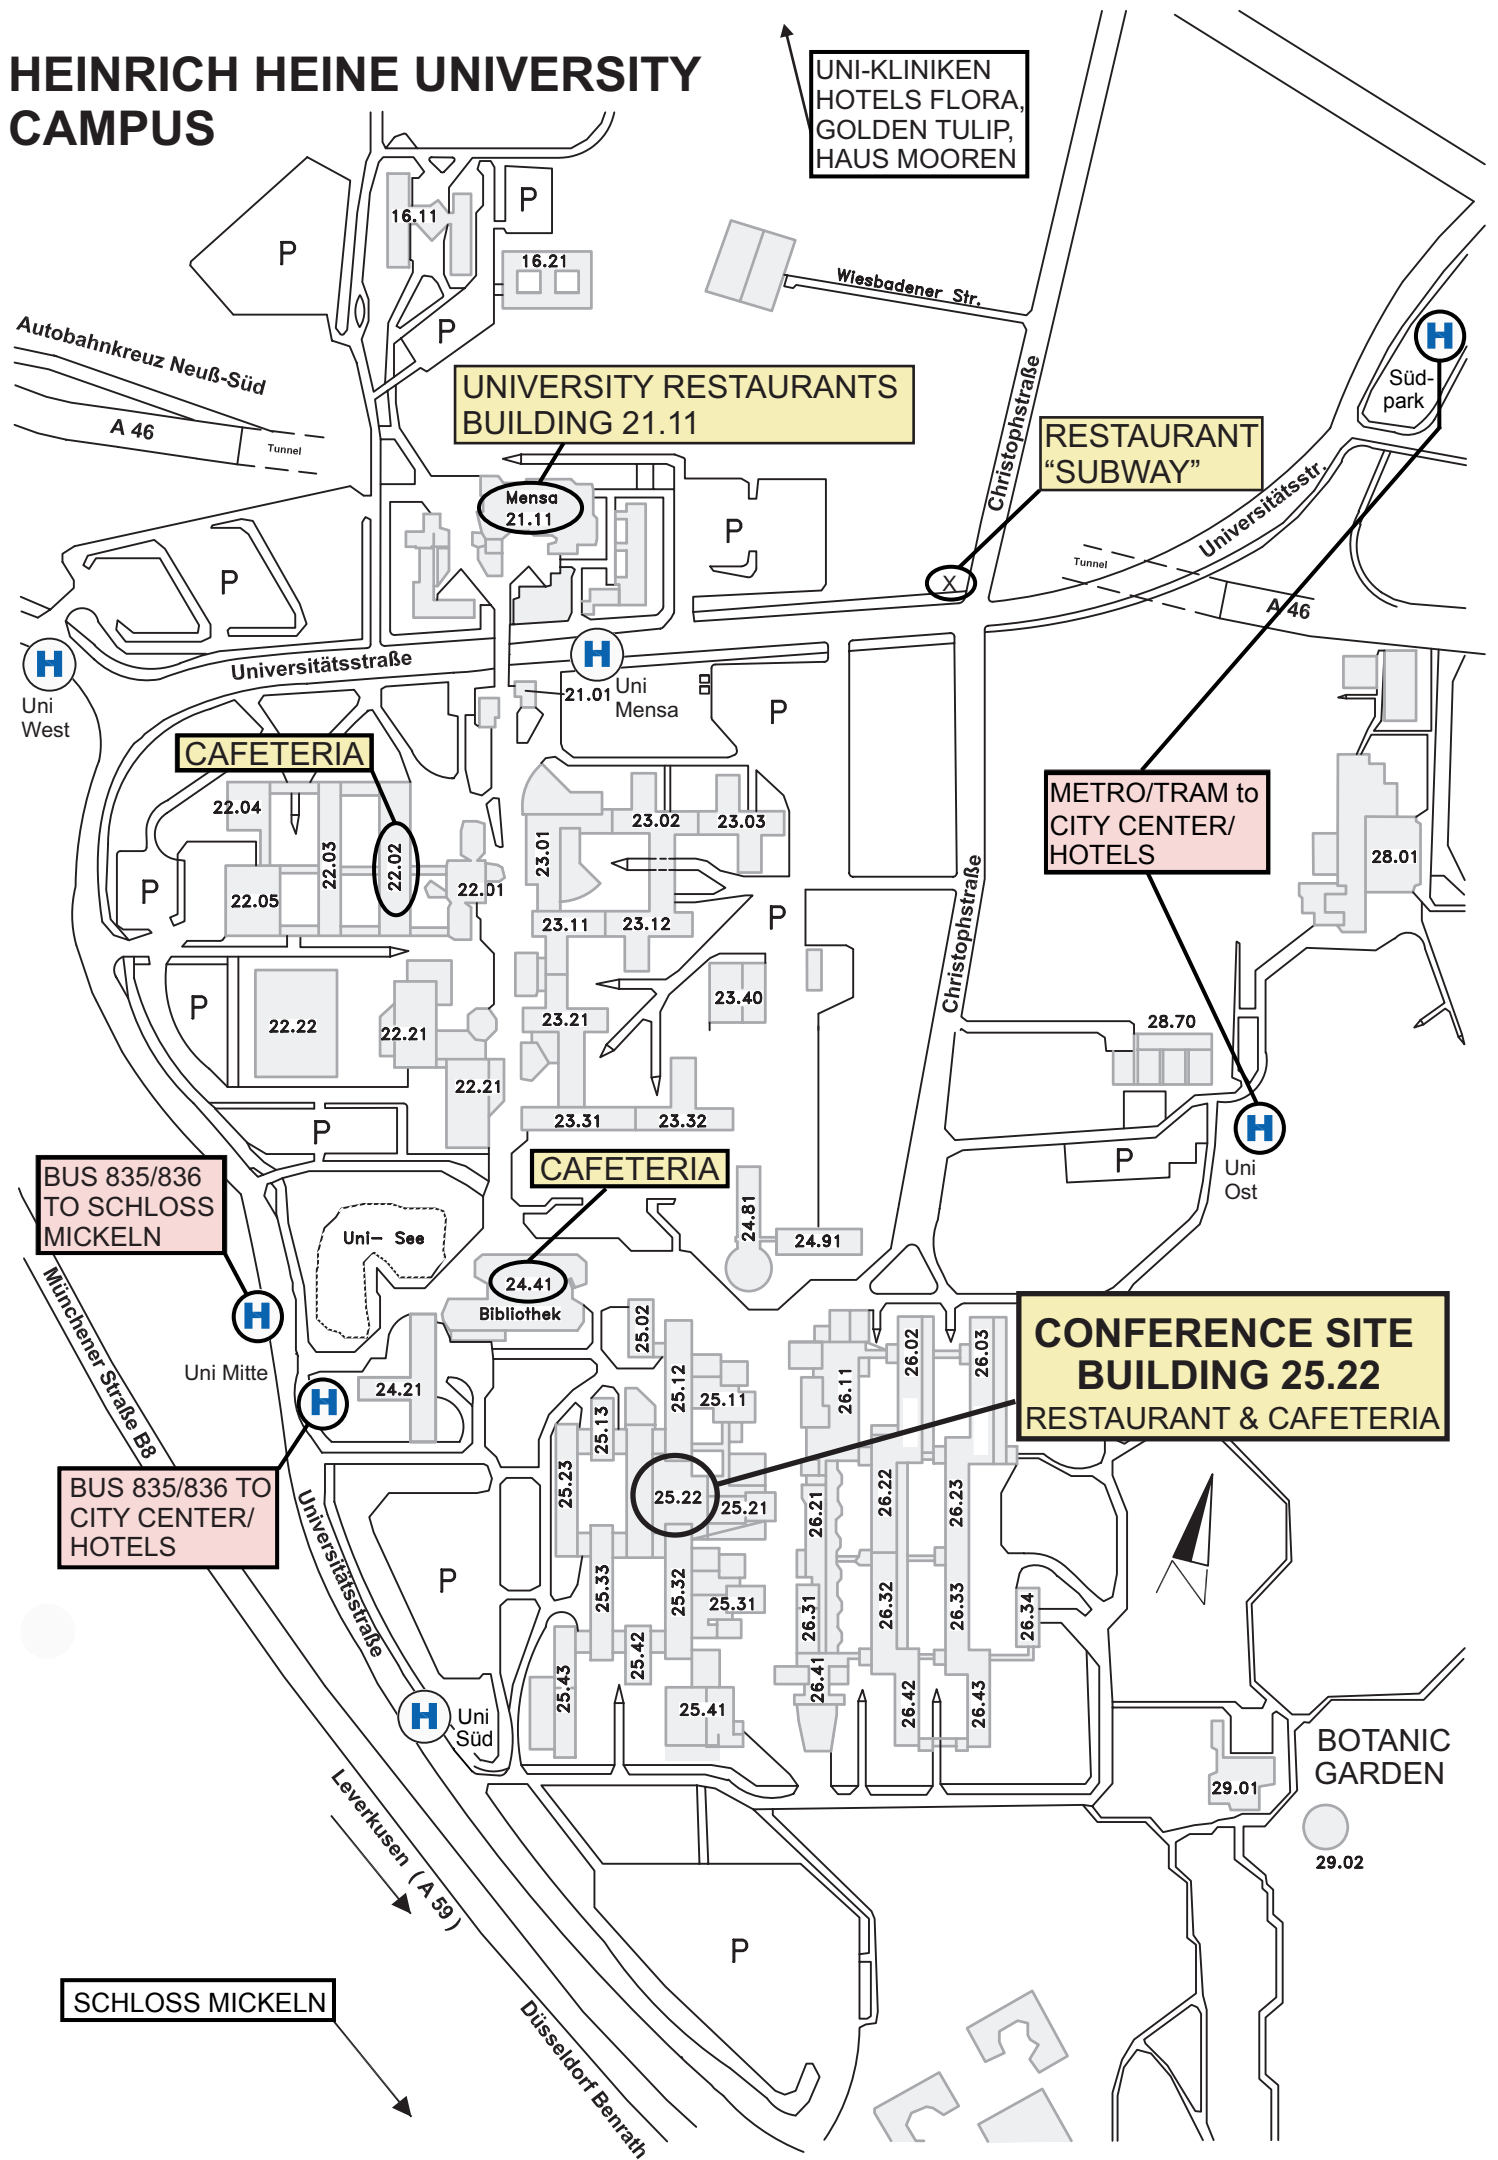

# HEINRICH HEINE UNIVERSITY CAMPUS

UNI-KLINIKEN  
HOTELS FLORA,  
GOLDEN TULIP,  
HAUS MOOREN

UNIVERSITY RESTAURANTS  
BUILDING 21.11

RESTAURANT  
"SUBWAY"

CAFETERIA

METRO/TRAM to  
CITY CENTER/  
HOTELS

BUS 835/836  
TO SCHLOSS  
MICKELN

CAFETERIA

CONFERENCE SITE  
BUILDING 25.22  
RESTAURANT & CAFETERIA

BUS 835/836 TO  
CITY CENTER/  
HOTELS

SCHLOSS MICKELN